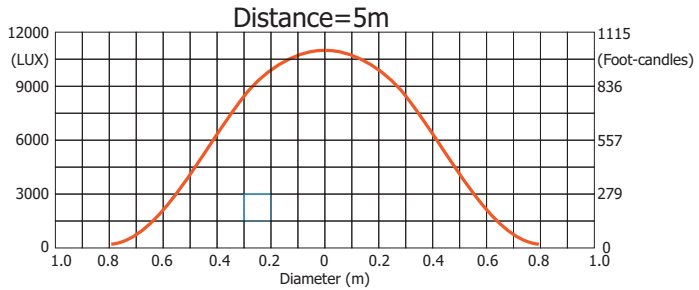

## Photometric Diagrams

### Beam angle 16°- Max. light output

### Beam angle 45°- Max. zoom