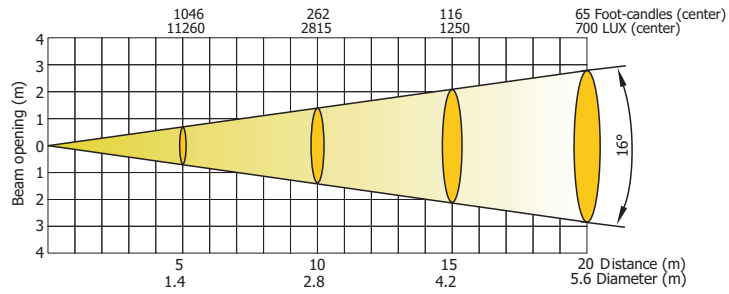

## Photometric Diagrams

### Beam angle 16°- Max. light output

### Beam angle 45°- Max. zoom