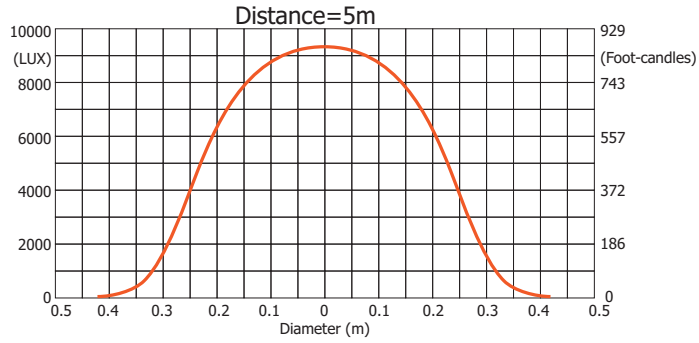

## Photometric Diagrams

### Beam angle 16°- Max. light output

### Beam angle 45°- Max. zoom