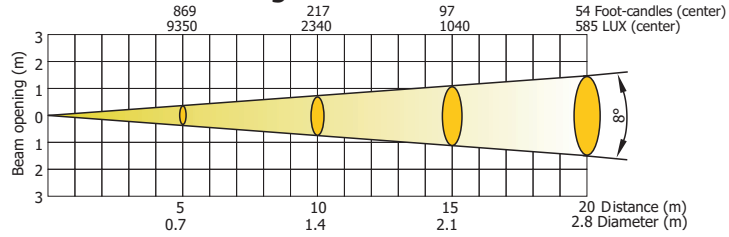

## Photometric Diagrams

### Beam angle 16°- Max. light output

### Beam angle 45°- Max. zoom